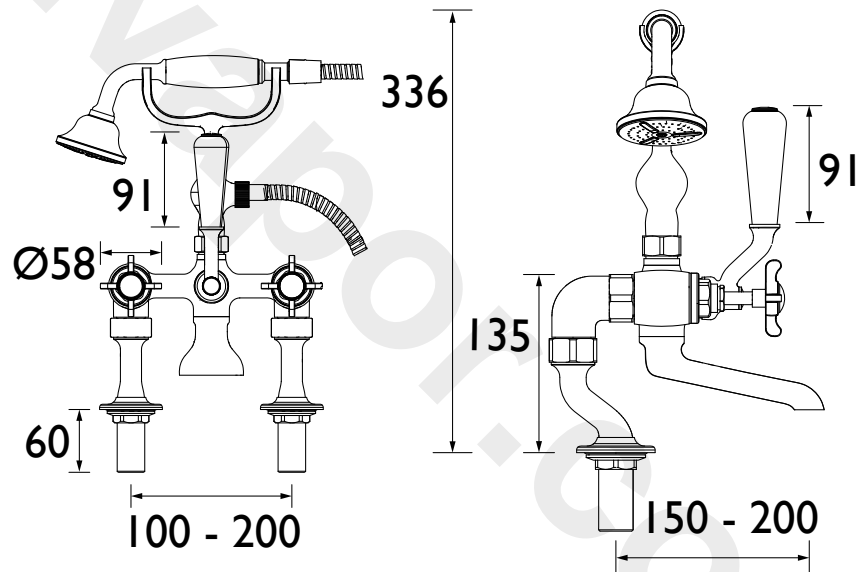

### Specification

<b>Product Type:</b>	Taps
<b>Main Construction Material:</b>	Brass
<b>Mount Type:</b>	Deck
<b>Handle Type:</b>	Crosshead
<b>Connection Inlet:</b>	3/4" BSP
<b>Connection Outlet:</b>	G 1/2"
<b>Number of Tap Holes:</b>	2
<b>Valve/Cartridge Type:</b>	1/4 Turn 3/4" Ceramic Disc Valve
<b>Plumbing System Requirements:</b>	All, preferably balanced
<b>Minimum Dynamic Pressure:</b>	0.2 bar
<b>Maximum Hot Water Temperature: °C</b>	65
<b>Maximum Static Pressure: (bar)</b>	10
<b>Isolation Included:</b>	No

### Dimensions (measurements in mm)